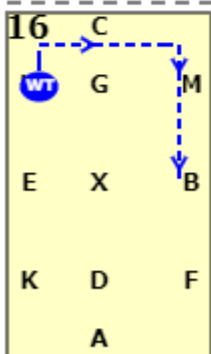

HK: one loop, 10m in from the track

A: Circle right 20m

FB: Transition to medium walk at F

B: Turn left

X: X halt, immobility for 4 seconds
E: Proceed medium walk, E turn right

H: H working trot
 CM: Between C and M
 working canter right
 MB: Working canter

B: B circle right 20m
 working canter

BFAK: Working canter
 KX: Change rein in
 working canter
 X: Over X transition to
 working trot
 XMC: Working trot

CH: Between C and H
 working canter left

E: E circle left 20m
 working canter

EKAF: Working canter
 FX: FXH change the rein,
 XH: Over X transition to
 working trot

HCMB: Working trot

BX: B half 10m circle to X
 XG: XG working trot

G: Halt, immobility,
 salute.