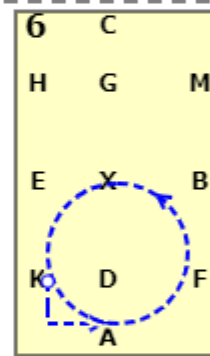

Dressage4all Prelim B (2020)

20x40, viewed from A end

AX: Working trot
X: Halt Salute
C: Proceed at Working trot

MF: One loop, 10m in from track

A: Circle right 20m

KXM: Change rein at working trot
MCH: Working trot

HK: one loop, 10m in from the track

A: Circle right 20m

FB: Transition to medium walk at F

B: Turn left

X: X halt, immobility for 4 seconds
E: Proceed medium walk, E turn right

H: H working trot
 CM: Between C and M
 working canter right
 MB: Working canter

B: B circle right 20m
 working canter

BFAK: Working canter
 KX: Change rein in
 working canter
 X: Over X transition to
 working trot
 XMC: Working trot

CH: Between C and H
 working canter left

E: E circle left 20m
 working canter