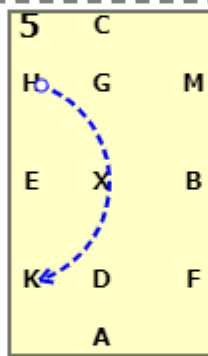

Dressage4all Prelim B (2020)

20x40, viewed from A end

AX: Working trot
X: Halt Salute
C: Proceed at Working trot

MF: One loop, 10m in from track

A: Circle right 20m

KXM: Change rein at working trot
MCH: Working trot

HK: one loop, 10m in from the track

A: Circle right 20m

FB: Transition to medium walk at F

B: Turn left

X: X halt, immobility for 4 seconds
E: Proceed medium walk, E turn right

H: H working trot
 CM: Between C and M
 working canter right
 MB: Working canter