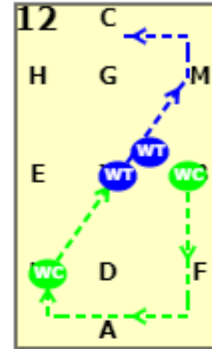

Dressage4all Prelim B (2020)

20x40, viewed from A end

AX: Working trot
X: Halt Salute
C: Proceed at Working trot

MF: One loop, 10m in from track

A: Circle right 20m

KXM: Change rein at working trot
MCH: Working trot

HK: one loop, 10m in from the track

A: Circle right 20m

FB: Transition to medium walk at F

B: Turn left

X: X halt, immobility for 4 seconds
E: Proceed medium walk, E turn right

H: H working trot
 CM: Between C and M
 working canter right
 MB: Working canter

B: B circle right 20m
 working canter

BFAK: Working canter
 KX: Change rein in
 working canter
 X: Over X transition to
 working trot
 XMC: Working trot

CH: Between C and H
 working canter left

E: E circle left 20m
 working canter

EKAF: Working canter
 FX: FXH change the rein,
 XH: Over X transition to
 working trot

HCMB: Working trot

BX: B half 10m circle to X
 XG: XG working trot

G: Halt, immobility,
 salute.