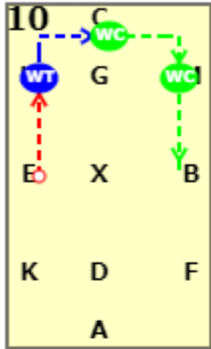

Dressage4all Prelim B (2020)

20x40, viewed from A end

AX: Working trot
X: Halt Salute
C: Proceed at Working trot

MF: One loop, 10m in from track

A: Circle right 20m

KXM: Change rein at working trot
MCH: Working trot

HK: one loop, 10m in from the track

A: Circle right 20m

FB: Transition to medium walk at F

B: Turn left

X: X halt, immobility for 4 seconds
E: Proceed medium walk, E turn right

H: H working trot
 CM: Between C and M
 working canter right
 MB: Working canter

B: B circle right 20m
 working canter

BFAK: Working canter
 KX: Change rein in
 working canter
 X: Over X transition to
 working trot
 XMC: Working trot

CH: Between C and H
 working canter left

E: E circle left 20m
 working canter

EKAF: Working canter
 FX: FXH change the rein,
 XH: Over X transition to
 working trot

HCMB: Working trot

BX: B half 10m circle to X
 XG: XG working trot

G: Halt, immobility,
 salute.