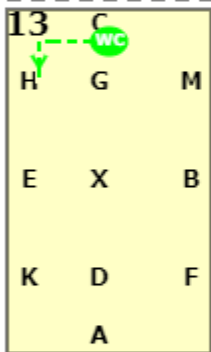

Dressage4all Prelim B (2020)

20x40, viewed from A end

AX: Working trot
X: Halt Salute
C: Proceed at Working trot

MF: One loop, 10m in from track

A: Circle right 20m

KXM: Change rein at working trot
MCH: Working trot

HK: one loop, 10m in from the track

A: Circle right 20m

FB: Transition to medium walk at F

B: Turn left

X: X halt, immobility for 4 seconds
E: Proceed medium walk, E turn right

H: H working trot
 CM: Between C and M
 working canter right
 MB: Working canter

B: B circle right 20m
 working canter

BFAK: Working canter
 KX: Change rein in
 working canter
 X: Over X transition to
 working trot
 XMC: Working trot

CH: Between C and H
 working canter left

E: E circle left 20m
 working canter