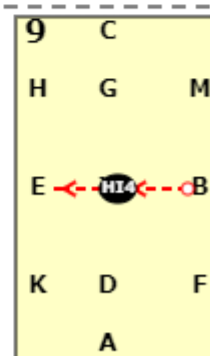

Dressage4all Prelim B (2020)

20x40, viewed from A end

AX: Working trot
X: Halt Salute
C: Proceed at Working trot

MF: One loop, 10m in from track

A: Circle right 20m

KXM: Change rein at working trot
MCH: Working trot

HK: one loop, 10m in from the track

A: Circle right 20m

FB: Transition to medium walk at F

B: Turn left

X: X halt, immobility for 4 seconds
E: Proceed medium walk, E turn right

H: H working trot
 CM: Between C and M
 working canter right
 MB: Working canter

B: B circle right 20m
 working canter

BFAK: Working canter
 KX: Change rein in
 working canter
 X: Over X transition to
 working trot
 XMC: Working trot

CH: Between C and H
 working canter left

E: E circle left 20m
 working canter