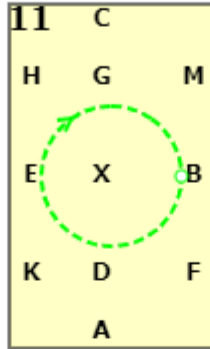

Dressage4all Prelim B (2020)

20x40, viewed from A end

AX: Working trot
X: Halt Salute
C: Proceed at Working trot

MF: One loop, 10m in from track

A: Circle right 20m

KXM: Change rein at working trot
MCH: Working trot

HK: one loop, 10m in from the track

A: Circle right 20m

FB: Transition to medium walk at F

B: Turn left

X: X halt, immobility for 4 seconds
E: Proceed medium walk, E turn right

H: H working trot
 CM: Between C and M
 working canter right
 MB: Working canter

B: B circle right 20m
 working canter

BFAK: Working canter
 KX: Change rein in
 working canter
 X: Over X transition to
 working trot
 XMC: Working trot

CH: Between C and H
 working canter left

E: E circle left 20m
 working canter