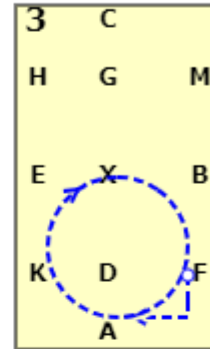

Dressage4all Prelim B (2020)

20x40, viewed from A end

AX: Working trot
X: Halt Salute
C: Proceed at Working trot

MF: One loop, 10m in from track

A: Circle right 20m

KXM: Change rein at working trot
MCH: Working trot

HK: one loop, 10m in from the track

A: Circle right 20m

FB: Transition to medium walk at F

B: Turn left

X: X halt, immobility for 4 seconds
E: Proceed medium walk, E turn right

H: H working trot
 CM: Between C and M
 working canter right
 MB: Working canter

B: B circle right 20m
 working canter

BFAK: Working canter
 KX: Change rein in
 working canter
 X: Over X transition to
 working trot
 XMC: Working trot

CH: Between C and H
 working canter left

E: E circle left 20m
 working canter