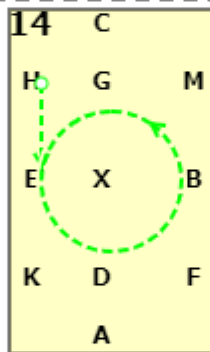

Dressage4all Prelim B (2020)

20x40, viewed from A end

AX: Working trot
X: Halt Salute
C: Proceed at Working trot

MF: One loop, 10m in from track

A: Circle right 20m

KXM: Change rein at working trot
MCH: Working trot

HK: one loop, 10m in from the track

A: Circle right 20m

FB: Transition to medium walk at F

B: Turn left

X: X halt, immobility for 4 seconds
E: Proceed medium walk, E turn right

H: H working trot
 CM: Between C and M
 working canter right
 MB: Working canter

B: B circle right 20m
 working canter

BFAK: Working canter
 KX: Change rein in
 working canter
 X: Over X transition to
 working trot
 XMC: Working trot

CH: Between C and H
 working canter left

E: E circle left 20m
 working canter