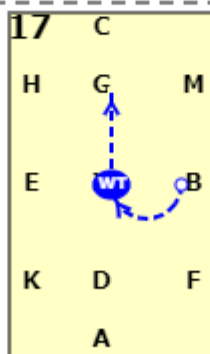

Dressage4all Prelim B (2020)

20x40, viewed from A end

AX: Working trot
X: Halt Salute
C: Proceed at Working trot

MF: One loop, 10m in from track

A: Circle right 20m

KXM: Change rein at working trot
MCH: Working trot

HK: one loop, 10m in from the track

A: Circle right 20m

FB: Transition to medium walk at F

B: Turn left

X: X halt, immobility for 4 seconds
E: Proceed medium walk, E turn right

H: H working trot
 CM: Between C and M
 working canter right
 MB: Working canter

B: B circle right 20m
 working canter

BFAK: Working canter
 KX: Change rein in
 working canter
 X: Over X transition to
 working trot
 XMC: Working trot

CH: Between C and H
 working canter left

E: E circle left 20m
 working canter

EKAF: Working canter
 FX: FXH change the rein,
 XH: Over X transition to
 working trot

HCMB: Working trot

BX: B half 10m circle to X
 XG: XG working trot

G: Halt, immobility,
 salute.