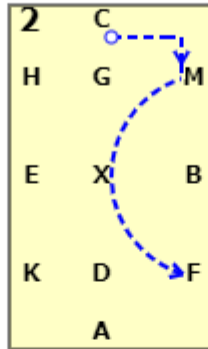

Dressage4all Prelim B (2020)

20x40, viewed from A end

AX: Working trot
X: Halt Salute
C: Proceed at Working trot

MF: One loop, 10m in from track

A: Circle right 20m

KXM: Change rein at working trot
MCH: Working trot

HK: one loop, 10m in from the track

A: Circle right 20m

FB: Transition to medium walk at F

B: Turn left

X: X halt, immobility for 4 seconds
E: Proceed medium walk, E turn right

H: H working trot
 CM: Between C and M
 working canter right
 MB: Working canter

B: B circle right 20m
 working canter

BFAK: Working canter
 KX: Change rein in
 working canter
 X: Over X transition to
 working trot
 XMC: Working trot

CH: Between C and H
 working canter left

E: E circle left 20m
 working canter