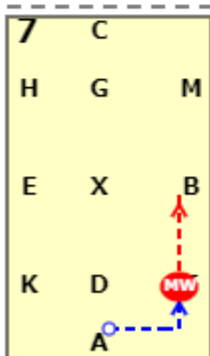

Dressage4all Prelim B (2020)

20x40, viewed from A end

AX: Working trot
X: Halt Salute
C: Proceed at Working trot

MF: One loop, 10m in from track

A: Circle right 20m

KXM: Change rein at working trot
MCH: Working trot

HK: one loop, 10m in from the track

A: Circle right 20m

FB: Transition to medium walk at F

B: Turn left

X: X halt, immobility for 4 seconds
E: Proceed medium walk, E turn right

H: H working trot
 CM: Between C and M
 working canter right
 MB: Working canter