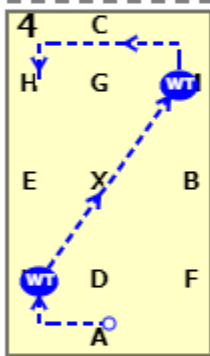

Dressage4all Prelim B (2020)

20x40, viewed from A end

AX: Working trot
X: Halt Salute
C: Proceed at Working trot

MF: One loop, 10m in from track

A: Circle right 20m

KXM: Change rein at working trot
MCH: Working trot

HK: one loop, 10m in from the track

A: Circle right 20m

FB: Transition to medium walk at F

B: Turn left

X: X halt, immobility for 4 seconds
E: Proceed medium walk, E turn right

H: H working trot
 CM: Between C and M
 working canter right
 MB: Working canter

B: B circle right 20m
 working canter

BFAK: Working canter
 KX: Change rein in
 working canter
 X: Over X transition to
 working trot
 XMC: Working trot

CH: Between C and H
 working canter left

E: E circle left 20m
 working canter