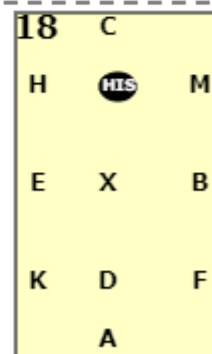

G: Halt, immobility,
salute.