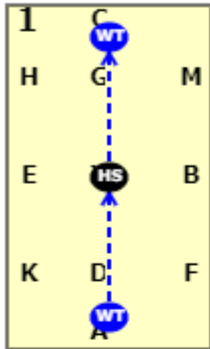

Dressage4all Prelim B (2020)

20x40, viewed from A end

AX: Working trot
X: Halt Salute
C: Proceed at Working trot

MF: One loop, 10m in from track

A: Circle right 20m

KXM: Change rein at working trot
MCH: Working trot

HK: one loop, 10m in from the track

A: Circle right 20m

FB: Transition to medium walk at F

B: Turn left

X: X halt, immobility for 4 seconds
E: Proceed medium walk, E turn right

H: H working trot
 CM: Between C and M
 working canter right
 MB: Working canter

B: B circle right 20m
 working canter

BFAK: Working canter
 KX: Change rein in
 working canter
 X: Over X transition to
 working trot
 XMC: Working trot

CH: Between C and H
 working canter left

E: E circle left 20m
 working canter