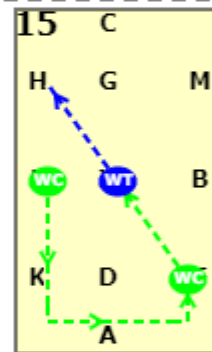

Dressage4all Prelim B (2020)

20x40, viewed from A end

AX: Working trot
X: Halt Salute
C: Proceed at Working trot

MF: One loop, 10m in from track

A: Circle right 20m

KXM: Change rein at working trot
MCH: Working trot

HK: one loop, 10m in from the track

A: Circle right 20m

FB: Transition to medium walk at F

B: Turn left

X: X halt, immobility for 4 seconds
E: Proceed medium walk, E turn right

H: H working trot
 CM: Between C and M
 working canter right
 MB: Working canter

B: B circle right 20m
 working canter

BFAK: Working canter
 KX: Change rein in
 working canter
 X: Over X transition to
 working trot
 XMC: Working trot

CH: Between C and H
 working canter left

E: E circle left 20m
 working canter

EKAF: Working canter
 FX: FXH change the rein,
 XH: Over X transition to
 working trot

HCMB: Working trot

BX: B half 10m circle to X
 XG: XG working trot

G: Halt, immobility,
 salute.