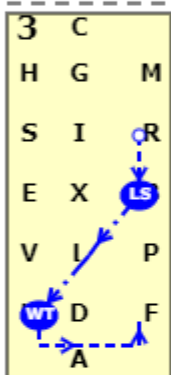

NOVICE L3

[20x60, viewed from A end]

AX: Working trot
 X: Halt immobility salute
 XC: Working trot

R: Circle right 15 metres

BLK: Show some medium strides
 KAF: Working trot

P: Circle left 15 metres

BH: Show some medium strides
 HCM: Working trot

ME: Working trot
 EB: Give and retake the reins crossing the centre line
 BM: Working trot

MC: Working canter
 S: Circle left 15 metres

SE: Working canter
 V: Half 15m circle

NOVICE L3