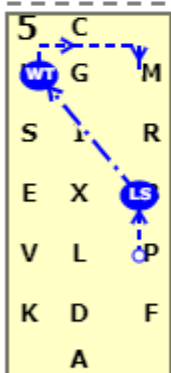

NOVICE L3

[20x60, viewed from A end]

AX: Working trot
 X: Halt immobility salute
 XC: Working trot

R: Circle right 15 metres

BLK: Show some medium strides
 KAF: Working trot

P: Circle left 15 metres

BH: Show some medium strides
 HCM: Working trot

ME: Working trot
 EB: Give and retake the reins crossing the centre line
 BM: Working trot

MC: Working canter
 S: Circle left 15 metres

SE: Working canter
 V: Half 15m circle

NOVICE L3