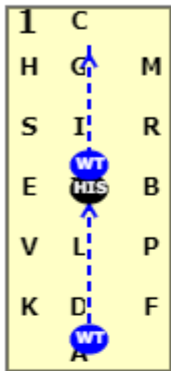

NOVICE L3

[20x60, viewed from A end]

AX: Working trot
 X: Halt immobility salute
 XC: Working trot

R: Circle right 15 metres

BLK: Show some medium strides
 KAF: Working trot

P: Circle left 15 metres

BH: Show some medium strides
 HCM: Working trot

ME: Working trot
 EB: Give and retake the reins crossing the centre line
 BM: Working trot

MC: Working canter
 S: Circle left 15 metres

SE: Working canter
 V: Half 15m circle

NOVICE L3