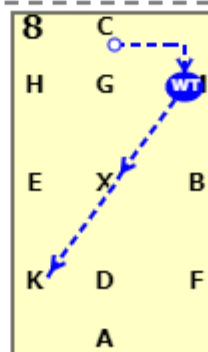

Dressage4all Intro 1 (2020)

20x40, viewed from A end

X: A enter medium walk
X: X transition to working trot
C: C track right

CMB: CMB working trot
B: B Turn right

X: X circle right 20m in working trot

X: X circle right 20m in working trot

E: E turn left
EKA: EKA working trot
A: A transition to medium walk

FXH: FXH change the rein, at free walk on a long rein

H: H medium walk
HC: Between H and C transition to working trot

MXK: MXK change the rein on working trot