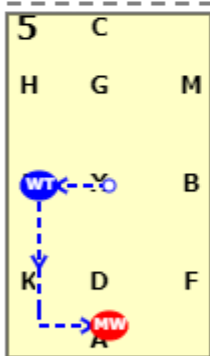

Dressage4all Intro 1 (2020)

20x40, viewed from A end

X: A enter medium walk
X: X transition to working trot
C: C track right

CMB: CMB working trot
B: B Turn right

X: X circle right 20m in working trot

X: X circle right 20m in working trot

E: E turn left
EKA: EKA working trot
A: A transition to medium walk

FXH: FXH change the rein, at free walk on a long rein

H: H medium walk
HC: Between H and C transition to working trot

MXK: MXK change the rein on working trot