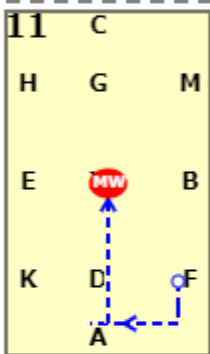

Dressage4all Intro 1 (2020)

20x40, viewed from A end

X: A enter medium walk
X: X transition to working trot
C: C track right

CMB: CMB working trot
B: B Turn right

X: X circle right 20m in working trot

X: X circle right 20m in working trot

E: E turn left
EKA: EKA working trot
A: A transition to medium walk

FXH: FXH change the rein, at free walk on a long rein

H: H medium walk
HC: Between H and C transition to working trot

MXK: MXK change the rein on working trot

9 AC: A three loop serpentine, each loop to touch the side of the arena, finishing at C

10 HXF: HXF change the rein in working trot

11 A: A turn down centre line
X: X transition to medium walk

12 G: G Halt, Immobility, Salute