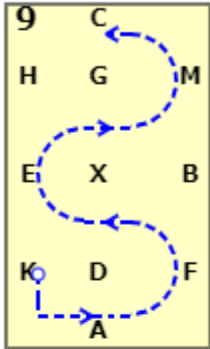

Dressage4all Intro 1 (2020)

20x40, viewed from A end

X: A enter medium walk
X: X transition to working trot
C: C track right

CMB: CMB working trot
B: B Turn right

X: X circle right 20m in working trot

X: X circle right 20m in working trot

E: E turn left
EKA: EKA working trot
A: A transition to medium walk

FXH: FXH change the rein, at free walk on a long rein

H: H medium walk
HC: Between H and C transition to working trot

MXK: MXK change the rein on working trot

9 AC: A three loop serpentine, each loop to touch the side of the arena, finishing at C

10 HXF: HXF change the rein in working trot

11 A: A turn down centre line
X: X transition to medium walk

12 G: G Halt, Immobility, Salute