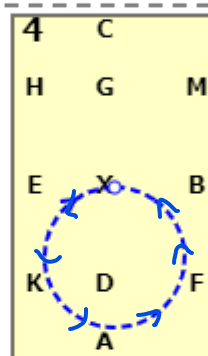

Dressage4all Intro 1 (2020)

20x40, viewed from A end

X: A enter medium walk
X: X transition to working trot
C: C track right

CMB: CMB working trot
B: B Turn right

X: X circle right 20m in working trot

X: X circle right 20m in working trot

E: E turn left
EKA: EKA working trot
A: A transition to medium walk

FXH: FXH change the rein, at free walk on a long rein

H: H medium walk
HC: Between H and C transition to working trot

MXK: MXK change the rein on working trot

9 AC: A three loop serpentine, each loop to touch the side of the arena, finishing at C

10 HXF: HXF change the rein in working trot

11 A: A turn down centre line
X: X transition to medium walk

12 G: G Halt, Immobility, Salute