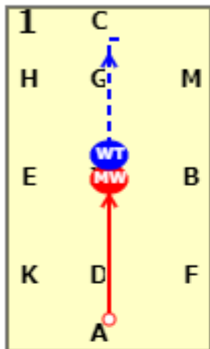

Dressage4all Intro 1 (2020)

20x40, viewed from A end

X: A enter medium walk
X: X transition to working trot
C: C track right

CMB: CMB working trot
B: B Turn right

X: X circle right 20m in working trot

X: X circle right 20m in working trot

E: E turn left
EKA: EKA working trot
A: A transition to medium walk

FXH: FXH change the rein, at free walk on a long rein

H: H medium walk
HC: Between H and C transition to working trot

MXK: MXK change the rein on working trot

9 AC: A three loop serpentine, each loop to touch the side of the arena, finishing at C

10 HXF: HXF change the rein in working trot

11 A: A turn down centre line
X: X transition to medium walk

12 G: G Halt, Immobility, Salute