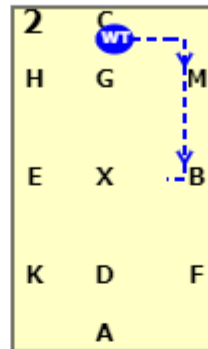

Dressage4all Intro 1 (2020)

20x40, viewed from A end

X: A enter medium walk
X: X transition to working trot
C: C track right

CMB: CMB working trot
B: B Turn right

X: X circle right 20m in working trot

X: X circle right 20m in working trot

E: E turn left
EKA: EKA working trot
A: A transition to medium walk

FXH: FXH change the rein, at free walk on a long rein

H: H medium walk
HC: Between H and C transition to working trot

MXK: MXK change the rein on working trot