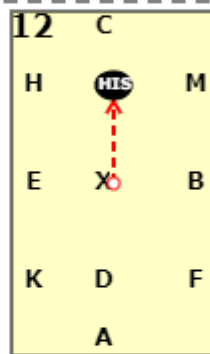

Dressage4all Intro 1 (2020)

20x40, viewed from A end

X: A enter medium walk
X: X transition to working trot
C: C track right

CMB: CMB working trot
B: B Turn right

X: X circle right 20m in working trot

X: X circle right 20m in working trot

E: E turn left
EKA: EKA working trot
A: A transition to medium walk

FXH: FXH change the rein, at free walk on a long rein

H: H medium walk
HC: Between H and C transition to working trot

MXK: MXK change the rein on working trot

9 AC: A three loop serpentine, each loop to touch the side of the arena, finishing at C

10 HXF: HXF change the rein in working trot

11 A: A turn down centre line
X: X transition to medium walk

12 G: G Halt, Immobility, Salute