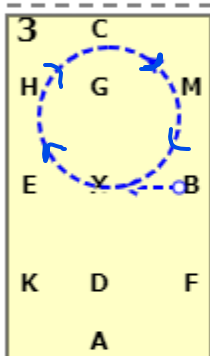

Dressage4all Intro 1 (2020)

20x40, viewed from A end

X: A enter medium walk
X: X transition to working trot
C: C track right

CMB: CMB working trot
B: B Turn right

X: X circle right 20m in working trot

X: X circle right 20m in working trot

E: E turn left
EKA: EKA working trot
A: A transition to medium walk

FXH: FXH change the rein, at free walk on a long rein

H: H medium walk
HC: Between H and C transition to working trot

MXK: MXK change the rein on working trot

9 AC: A three loop serpentine, each loop to touch the side of the arena, finishing at C

10 HXF: HXF change the rein in working trot

11 A: A turn down centre line
X: X transition to medium walk

12 G: G Halt, Immobility, Salute