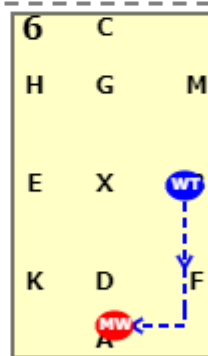

# Dressage4all Intro 3 (2020)

20x40, viewed from A end

AC: Working trot

C: C track left

E: E circle right 20m in working trot  
EAK: EAK working trot

A: A turn down centre line  
X: Just before X transition to medium walk for 4-6 steps then proceed in working trot  
G: Working trot

C: C track right  
B: B circle right 20m working trot

BFA: BFA working trot  
A: A transition to medium walk

KXM: KXM change rein at free walk on a long rein

M: M medium walk  
MC: Medium walk

C: C working trot