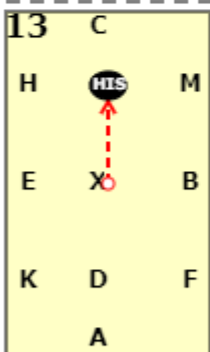

# Dressage4all Intro 3 (2020)

20x40, viewed from A end

AC: Working trot

C: C track left

E: E circle right 20m in working trot  
EAK: EAK working trot

A: A turn down centre line  
X: Just before X transition to medium walk for 4-6 steps then proceed in working trot  
G: Working trot

C: C track right  
B: B circle right 20m working trot

BFA: BFA working trot  
A: A transition to medium walk

KXM: KXM change rein at free walk on a long rein

M: M medium walk  
MC: Medium walk

C: C working trot

HXF: HXF change the rein in working trot  
FA: Working trot

A: A turn down centre line

X: X medium walk

G: G Halt, Immobility, Salute