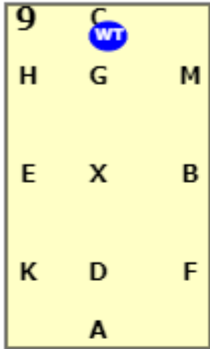

C: C track right  
B: B circle right 20m working trot

BFA: BFA working trot  
A: A transition to medium walk

KXM: KXM change rein at free walk on a long rein

M: M medium walk  
MC: Medium walk

C: C working trot