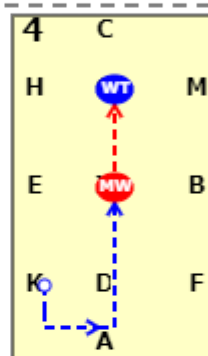

# Dressage4all Intro 3 (2020)

20x40, viewed from A end

AC: Working trot

C: C track left

E: E circle right 20m in working trot  
EAK: EAK working trot

A: A turn down centre line  
X: Just before X transition to medium walk for 4-6 steps then proceed in working trot  
G: Working trot

C: C track right  
B: B circle right 20m working trot

BFA: BFA working trot  
A: A transition to medium walk

KXM: KXM change rein at free walk on a long rein

M: M medium walk  
MC: Medium walk

C: C working trot