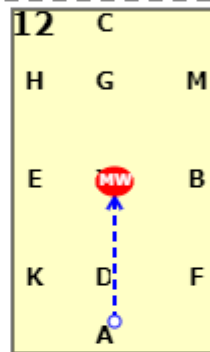

# Dressage4all Intro 3 (2020)

20x40, viewed from A end

AC: Working trot

C: C track left

E: E circle right 20m in working trot  
EAK: EAK working trot

A: A turn down centre line  
X: Just before X transition to medium walk for 4-6 steps then proceed in working trot  
G: Working trot

C: C track right  
B: B circle right 20m working trot

BFA: BFA working trot  
A: A transition to medium walk

KXM: KXM change rein at free walk on a long rein

M: M medium walk  
MC: Medium walk

C: C working trot

HXF: HXF change the rein in working trot  
FA: Working trot

A: A turn down centre line

X: X medium walk

G: G Halt, Immobility, Salute