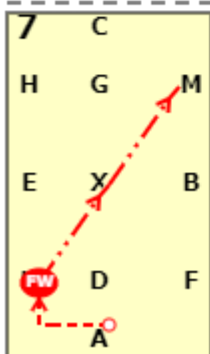

# Dressage4all Intro 3 (2020)

20x40, viewed from A end

AC: Working trot

C: C track left

E: E circle right 20m in working trot  
EAK: EAK working trot

A: A turn down centre line  
X: Just before X transition to medium walk for 4-6 steps then proceed in working trot  
G: Working trot

C: C track right  
B: B circle right 20m working trot

BFA: BFA working trot  
A: A transition to medium walk

KXM: KXM change rein at free walk on a long rein

M: M medium walk  
MC: Medium walk

C: C working trot