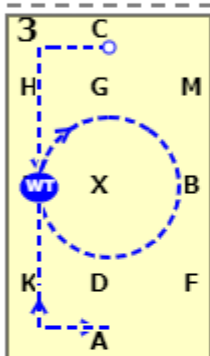

# Dressage4all Intro 3 (2020)

20x40, viewed from A end

AC: Working trot

C: C track left

E: E circle right 20m in working trot  
EAK: EAK working trot

A: A turn down centre line  
X: Just before X transition to medium walk for 4-6 steps then proceed in working trot  
G: Working trot

C: C track right  
B: B circle right 20m working trot

BFA: BFA working trot  
A: A transition to medium walk

KXM: KXM change rein at free walk on a long rein

M: M medium walk  
MC: Medium walk

C: C working trot