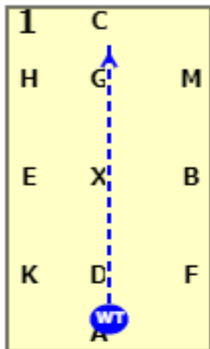

# Dressage4all Intro 3 (2020)

20x40, viewed from A end

AC: Working trot

C: C track left

E: E circle right 20m in working trot  
EAK: EAK working trot

A: A turn down centre line  
X: Just before X transition to medium walk for 4-6 steps then proceed in working trot  
G: Working trot

C: C track right  
B: B circle right 20m working trot

BFA: BFA working trot  
A: A transition to medium walk

KXM: KXM change rein at free walk on a long rein

M: M medium walk  
MC: Medium walk

C: C working trot