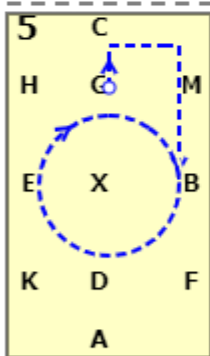

# Dressage4all Intro 3 (2020)

20x40, viewed from A end

AC: Working trot

C: C track left

E: E circle right 20m in working trot  
EAK: EAK working trot

A: A turn down centre line  
X: Just before X transition to medium walk for 4-6 steps then proceed in working trot  
G: Working trot

C: C track right  
B: B circle right 20m working trot

BFA: BFA working trot  
A: A transition to medium walk

KXM: KXM change rein at free walk on a long rein

M: M medium walk  
MC: Medium walk

C: C working trot